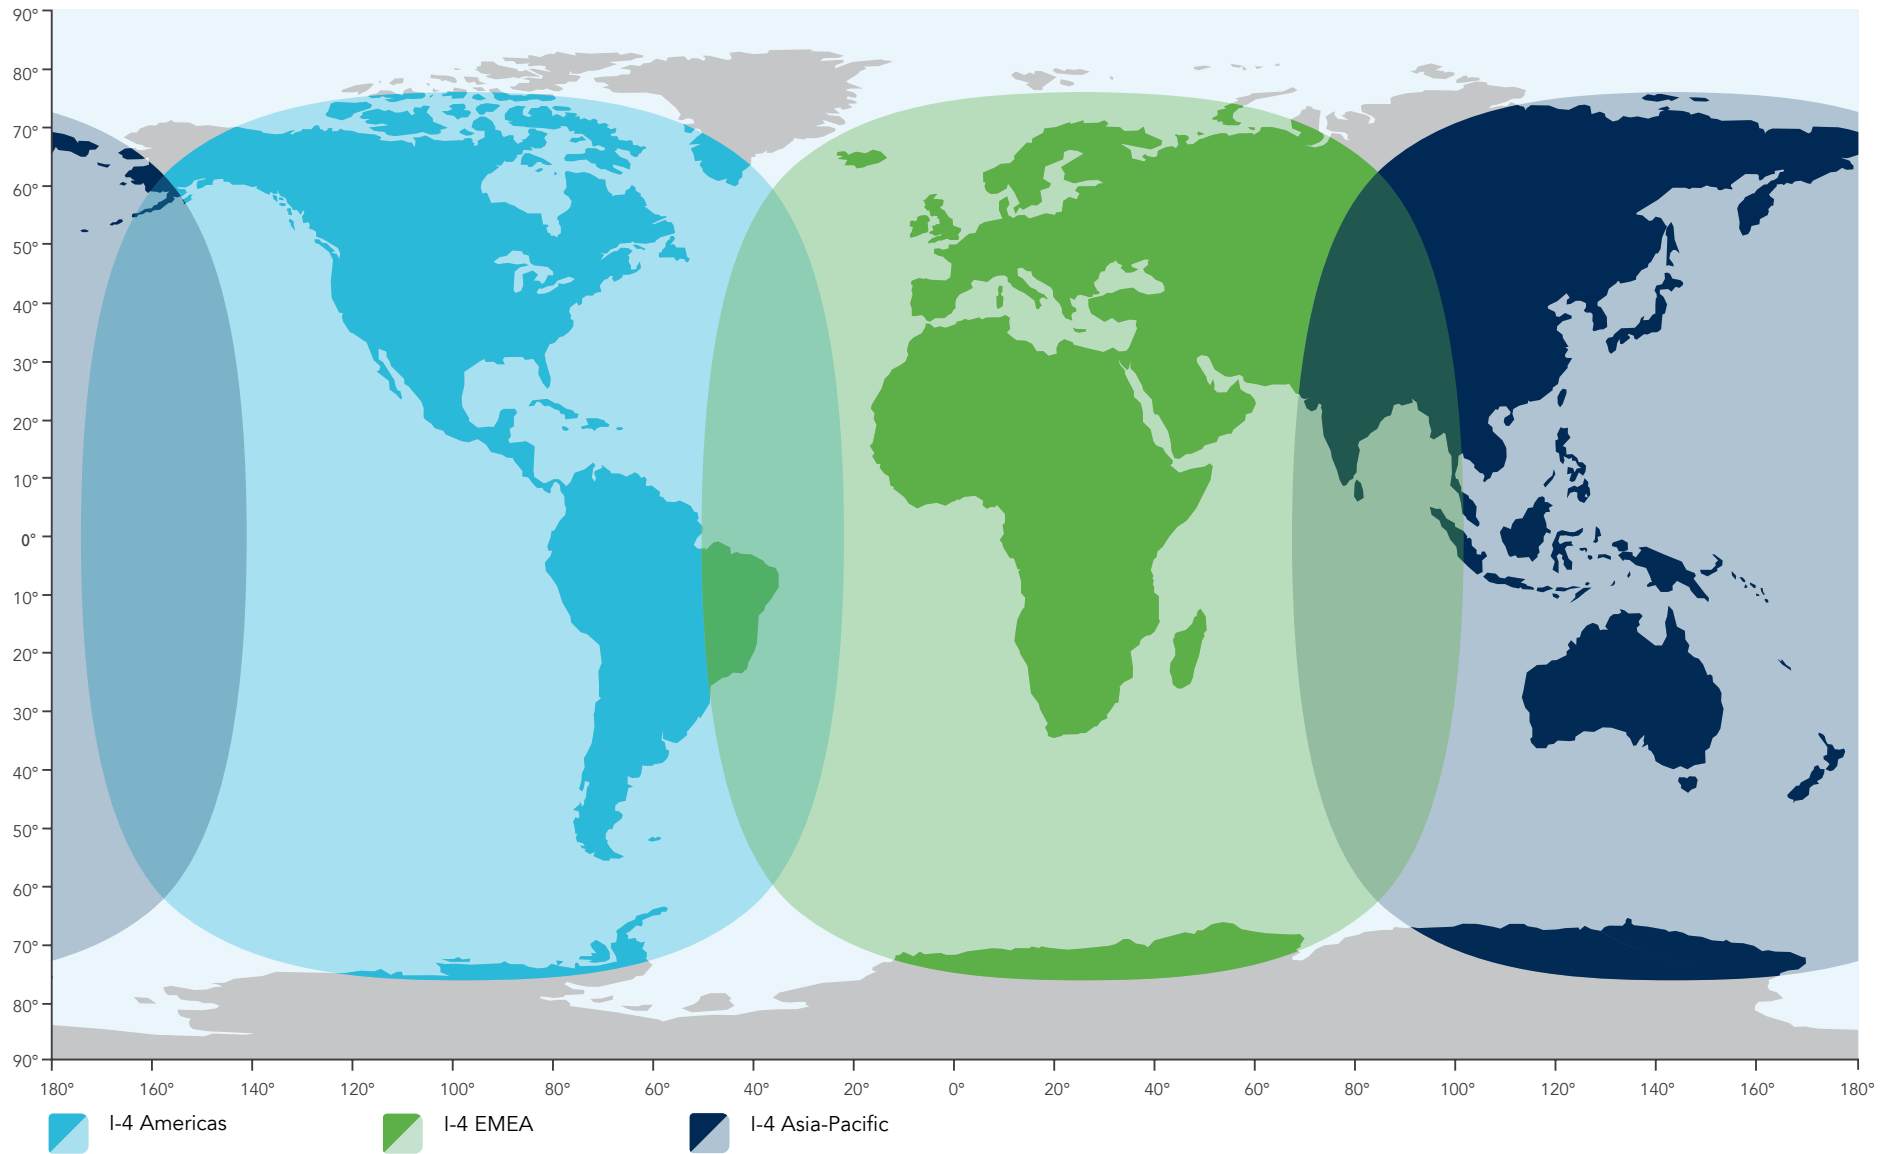

BGAN coverage post satellite repositioning

This map depicts Inmarsat's expectations of coverage post repositioning of its I-4 satellites. It does not represent a guarantee of service. The availability of service at the edge of coverage areas fluctuates depending on various conditions. Please refer to inmarsat.com/coverage for further information on timescales.
BGAN coverage post repositioning September 2008